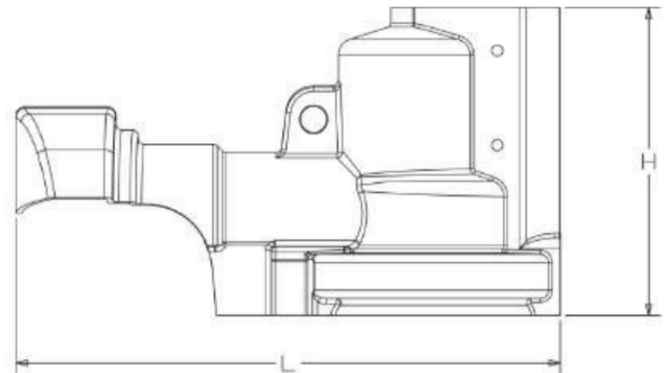

Material: Proprietary low track PVC that is UV stabilized for long-term performance.

CC101EB

NOT INTENDED FOR USE AS A SAFETY DEVICE.

CC101

CC170

Ordering Information

CATALOG NUMBER	FITS CUTOUT SIZES (KV)	BIL RATING	HOT-STICK EYE (Y/N)	DIMENSIONS INCHES (MM)			GROSS WEIGHT LBS (KG)
				LENGTH	WIDTH	HEIGHT	
CC101*	15, 27	150	Y	11 (279.4)	5 (127)	7 (177.8)	1.31 (.59)
CC170	15, 27, 36	170	Y	12 (304.8)	5 (127)	7 (177.8)	1.48 (.67)