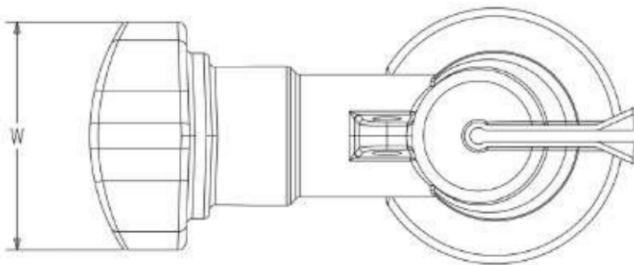

OTHER DISTRIBUTION ONE PIECE WILDLIFE PROTECTOR

VINYL
CC101/CC170

- Designed to provide protection of cutouts from accidental contact by squirrels, birds or other wildlife.
- Universal one-piece design for easy installation or retrofit.
- Fits Chance® and other major manufacturer's cutouts. See sizes below.
- Fits both Polymer and Porcelain type cutouts.
- Has hot stick eye .
- Gray color

Material: Proprietary low track PVC that is UV stabilized for long-term performance.

CC101EB

NOT INTENDED FOR USE AS A SAFETY DEVICE.

CC101

CC170

Ordering Information

CATALOG NUMBER	FITS CUTOUT SIZES (KV)	BIL RATING	HOT-STICK EYE (Y/N)	DIMENSIONS INCHES (MM)			GROSS WEIGHT LBS (KG)
				LENGTH	WIDTH	HEIGHT	
CC101*	15, 27	150	Y	11 (279.4)	5 (127)	7 (177.8)	1.31 (.59)
CC170	15, 27, 36	170	Y	12 (304.8)	5 (127)	7 (177.8)	1.48 (.67)

* For Eyebolt version add "EB" suffix